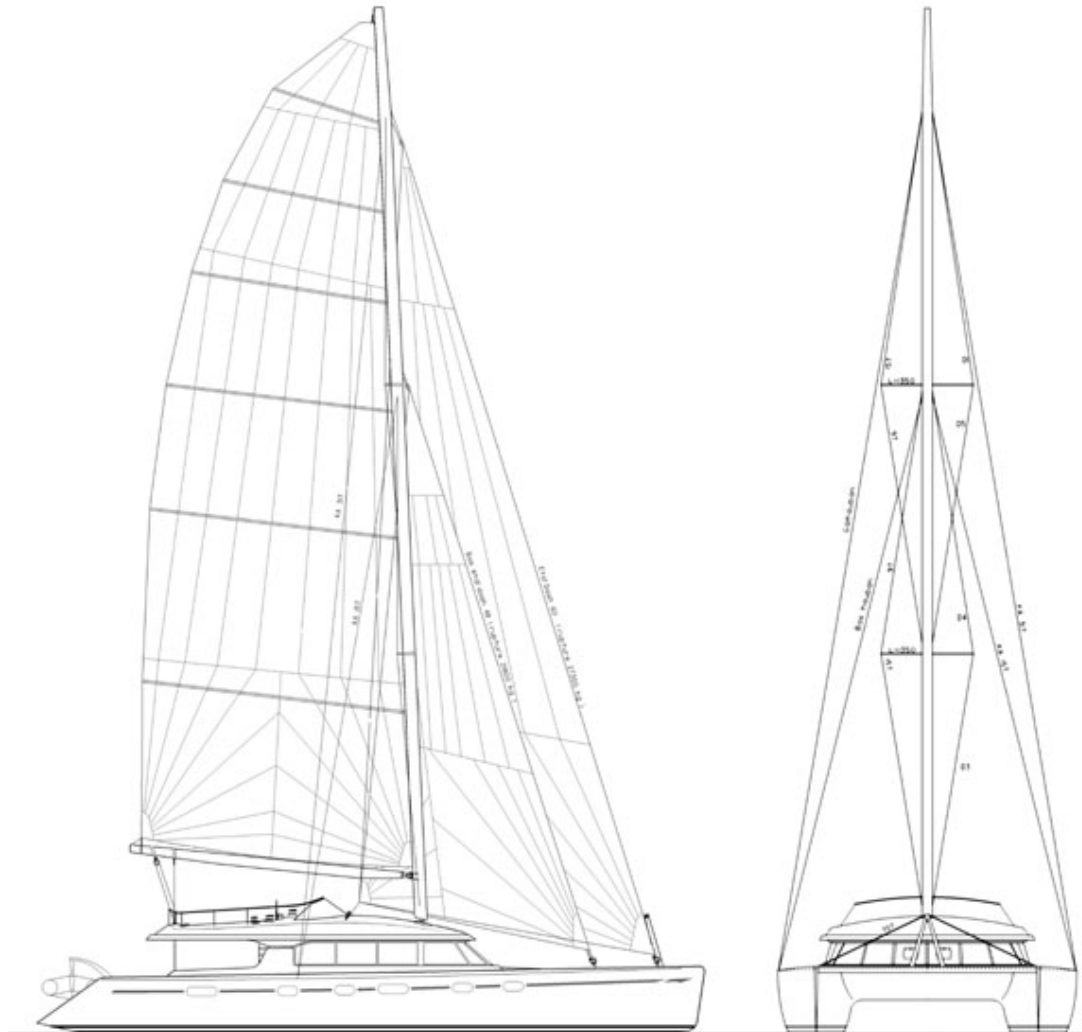

Sail plan

The Exclusive 72 features a long sail plan for enhanced performance. She has a battened mainsail, roller-reefing staysail and genoa.

The catamaran is presented here with an aluminium mast with spreaders. A carbon mast is available as an option.